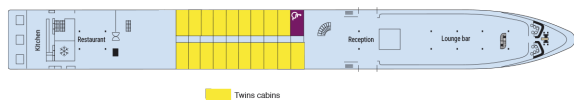

MS Renoir

5 anchors - Seine - 54 cabins

MS Renoir

MS Renoir sails on the Seine.

Interior design

Cabins

- Main deck 1 double bed 15 m²
- Main deck 1 single bed 11 m²
- Main deck 2 adjustable twin beds 15 m²
- Upper Deck 1 double bed - disabled person 15 m²
- Upper deck 2 adjustable twin beds 15 m²

Decks and technical details

MAIN DECK 34 cabins

Twins cabins Single cabins

UPPER DECK 20 cabins

Twins cabins

SUN DECK

Year Built : 1999
Year Renovated : 2018
Guest capacity : 105
Length : 110
Number of cabins : 54
Width : 11.40
Number of decks : 2
Cabins outside PRM cabins