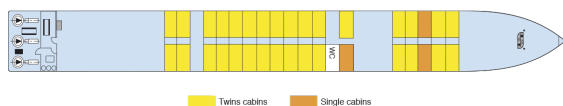

MS Renoir

5 anchors - Seine - 54 cabins

MS Renoir

MS Renoir sails on the Seine.

Interior design

Cabins

- Main deck 1 double bed 15 m²
- Main deck 1 single bed 11 m²
- Main deck 2 adjustable twin beds 15 m²
- Upper Deck 1 double bed - disabled person 15 m²
- Upper deck 2 adjustable twin beds 15 m²

Decks and technical details

MAIN DECK 34 cabins

Twins cabins Single cabins

UPPER DECK 20 cabins

Twins cabins

SUN DECK

Year Built : 1999
Year Renovated : 2018
Guest capacity : 105
Length : 110
Number of cabins : 54
Width : 11.40
Number of decks : 2
Cabins outside PRM cabins